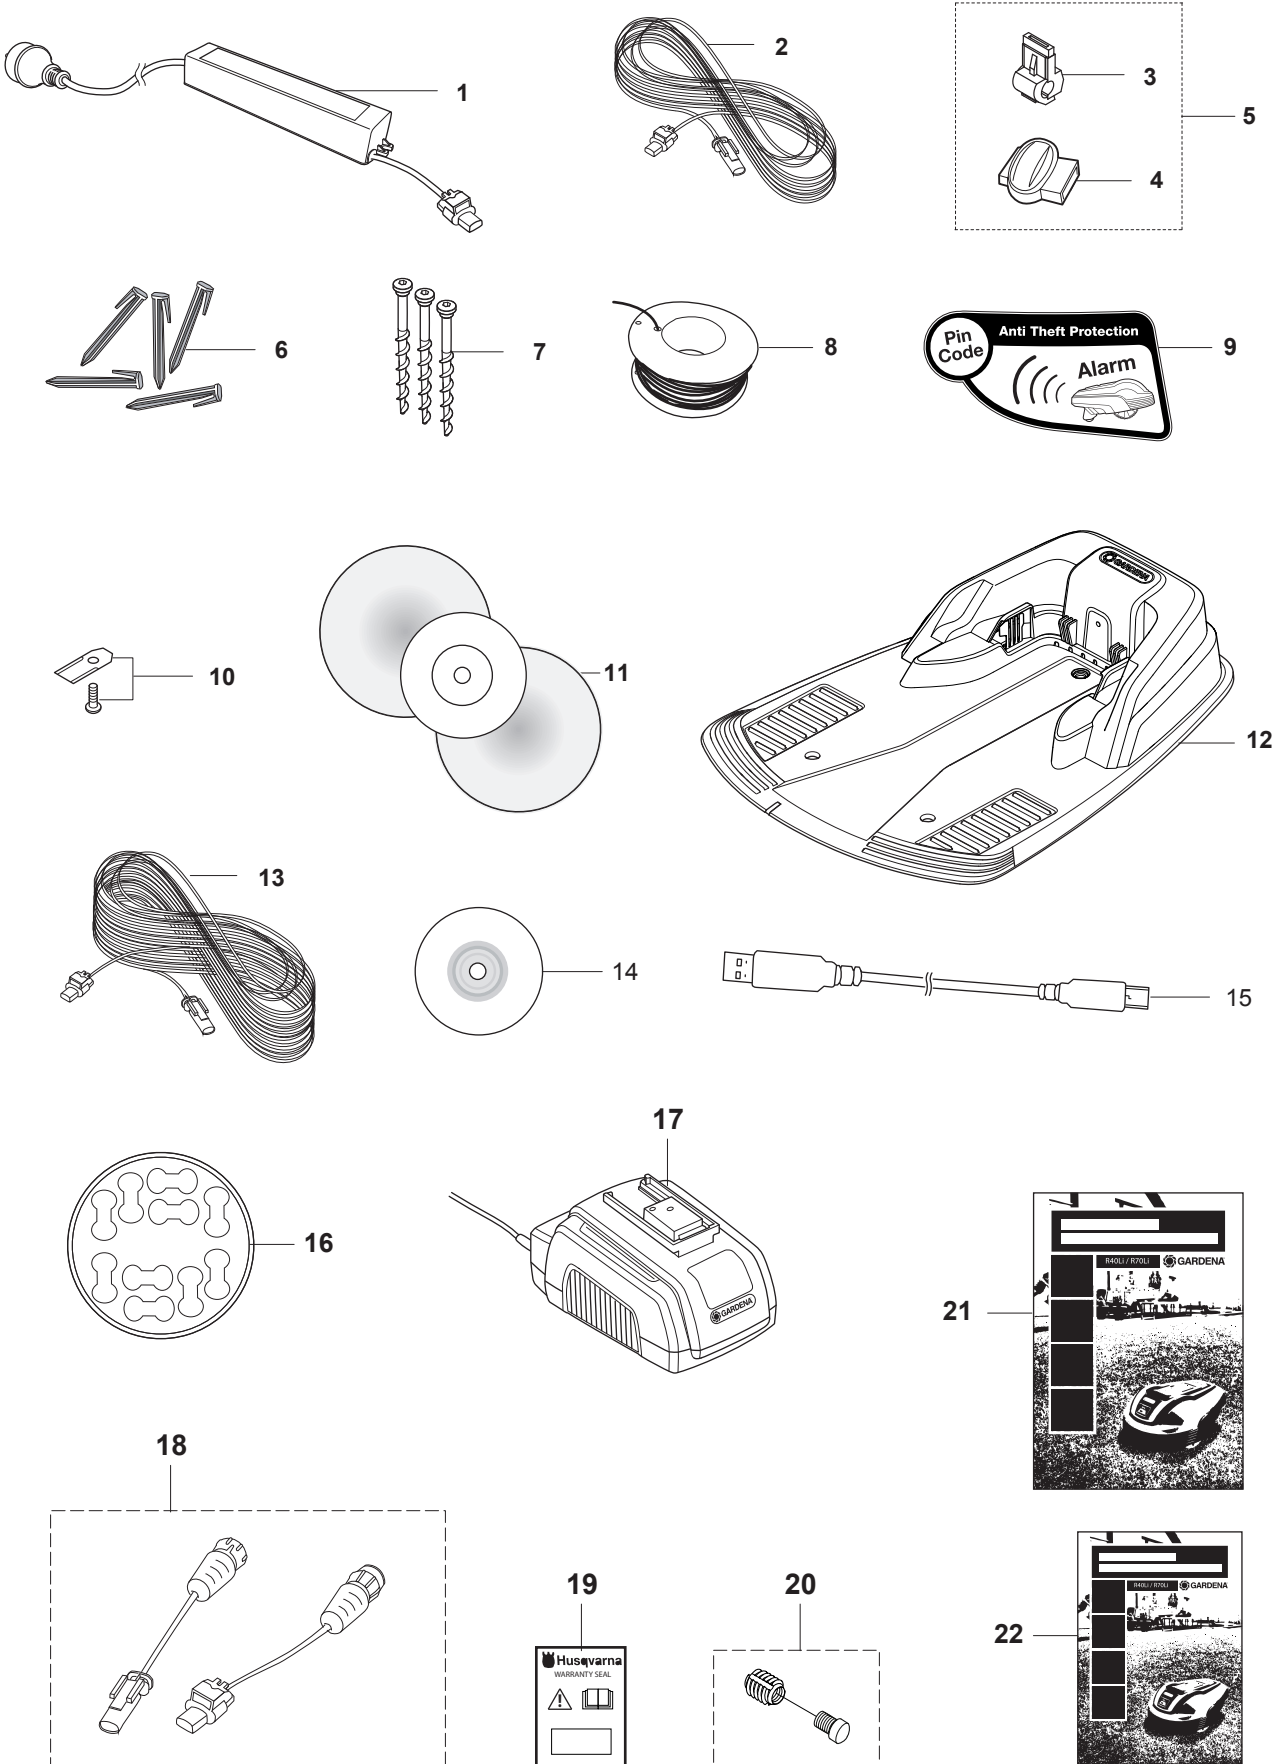

F GARDENA R70Li
ACCESSORIES

PAGE F GARDENA R70Li ACCESSORIES				
Position	Article	Quantity	Notes	Kit
1	581 14 51-01	1	Transformer Gardena, EU	
1	581 14 51-02	1	Transformer Gardena, UK	
1	581 14 51-05	1	Transformer Gardena, AU-NZ	
1	581 14 51-03	1	Transformer Gardena, CH	
2	581 16 66-01	1	Transformer cable (10 m)	
3	535 12 90-01	1	Loop wire connector (1pcs)	5
4	501 98 02-01	1	Splice kit (1pcs)	5
4	501 98 02-02	1	Splice kit (50pcs)	
5	966 80 97-01	1	2 Connectors+6 Splices, Gardena blister pack	
5	Gardena 4089-20	1	2 Connectors+6 Splices, Gardena blister pack	
5	579 04 81-01	1	5 Connectors+5 Splices	
6	966 80 98-01	1	Staples (100pcs), Gardena blister pack	
6	Gardena 4090-20	1	Staples (100pcs), Gardena blister pack	
7	575 23 86-02	1	Anchor screw (3pcs) incl. Allen key	
8	966 80 96-01	1	Loop wire (150m), Gardena blister pack	
8	Gardena 4088-20	1	Loop wire (150m), Gardena blister pack	
8	580 66 20-03	1	Loop wire (200m)	
8	580 66 20-01	1	Loop wire (250m)	
9	578 91 06-01	1	Label, anti-theft	
10	966 80 95-01	1	Blades (9pcs), Gardena blister pack	
10	Gardena 4087-20	1	Blades (9pcs), Gardena blister pack	
11	578 90 91-02	1	Installation DVD, Gardena	
12	577 97 23-05	1	Charging station, Gardena	
13	581 16 66-02	1	Transformer cable (20 m)	
14	577 85 81-02	1	Autocheck EXP - service program DVD	
15	577 51 81-01	1	USB service cable, G3 mowers	
16	586 27 79-01	1	Sticker, Cable markers (10pcs)	
17	966 41 01-01	1	Quick charger	
18	586 18 90-01	1	Low voltage cable adapter kit	
19	580 68 95-02	1	Warranty seal label (1pcs)	
19	584 90 22-01	1	Warranty seal label (10pcs)	
20	581 16 57-01	1	Metal insert repair kit (4pcs)	
21	115 59 43-01	1	Operator's manual, Swedish	
21	115 59 43-06	1	Operator's manual, Danish	
21	115 59 43-11	1	Operator's manual, Finnish	
21	115 59 43-21	1	Operator's manual, Norwegian	
21	115 59 43-26	1	Operator's manual, English	
21	115 59 43-31	1	Operator's manual, French	
21	115 59 43-36	1	Operator's manual, Dutch	
21	115 59 43-41	1	Operator's manual, Italian	
21	115 59 43-46	1	Operator's manual, Spanish	
21	115 59 43-51	1	Operator's manual, German	
21	115 59 43-58	1	Operator's manual, Hungarian	
21	115 59 43-59	1	Operator's manual, Portuguese	
21	115 59 43-61	1	Operator's manual, Polish	
21	115 59 43-68	1	Operator's manual, Slovakian	
21	115 59 43-84	1	Operator's manual, Slovenian	
21	115 59 43-90	1	Operator's manual, Czech	
22	115 49 66-01	1	Quick guide, Swedish	
22	115 49 66-06	1	Quick guide, Danish	
22	115 49 66-11	1	Quick guide, Finnish	
22	115 49 66-21	1	Quick guide, Norwegian	
22	115 49 66-26	1	Quick guide, English	
22	115 49 66-31	1	Quick guide, French	
22	115 49 66-36	1	Quick guide, Dutch	
22	115 49 66-41	1	Quick guide, Italian	
22	115 49 66-46	1	Quick guide, Spanish	
22	115 49 66-51	1	Quick guide, German	
22	115 49 66-58	1	Quick guide, Hungarian	
22	115 49 66-59	1	Quick guide, Portuguese