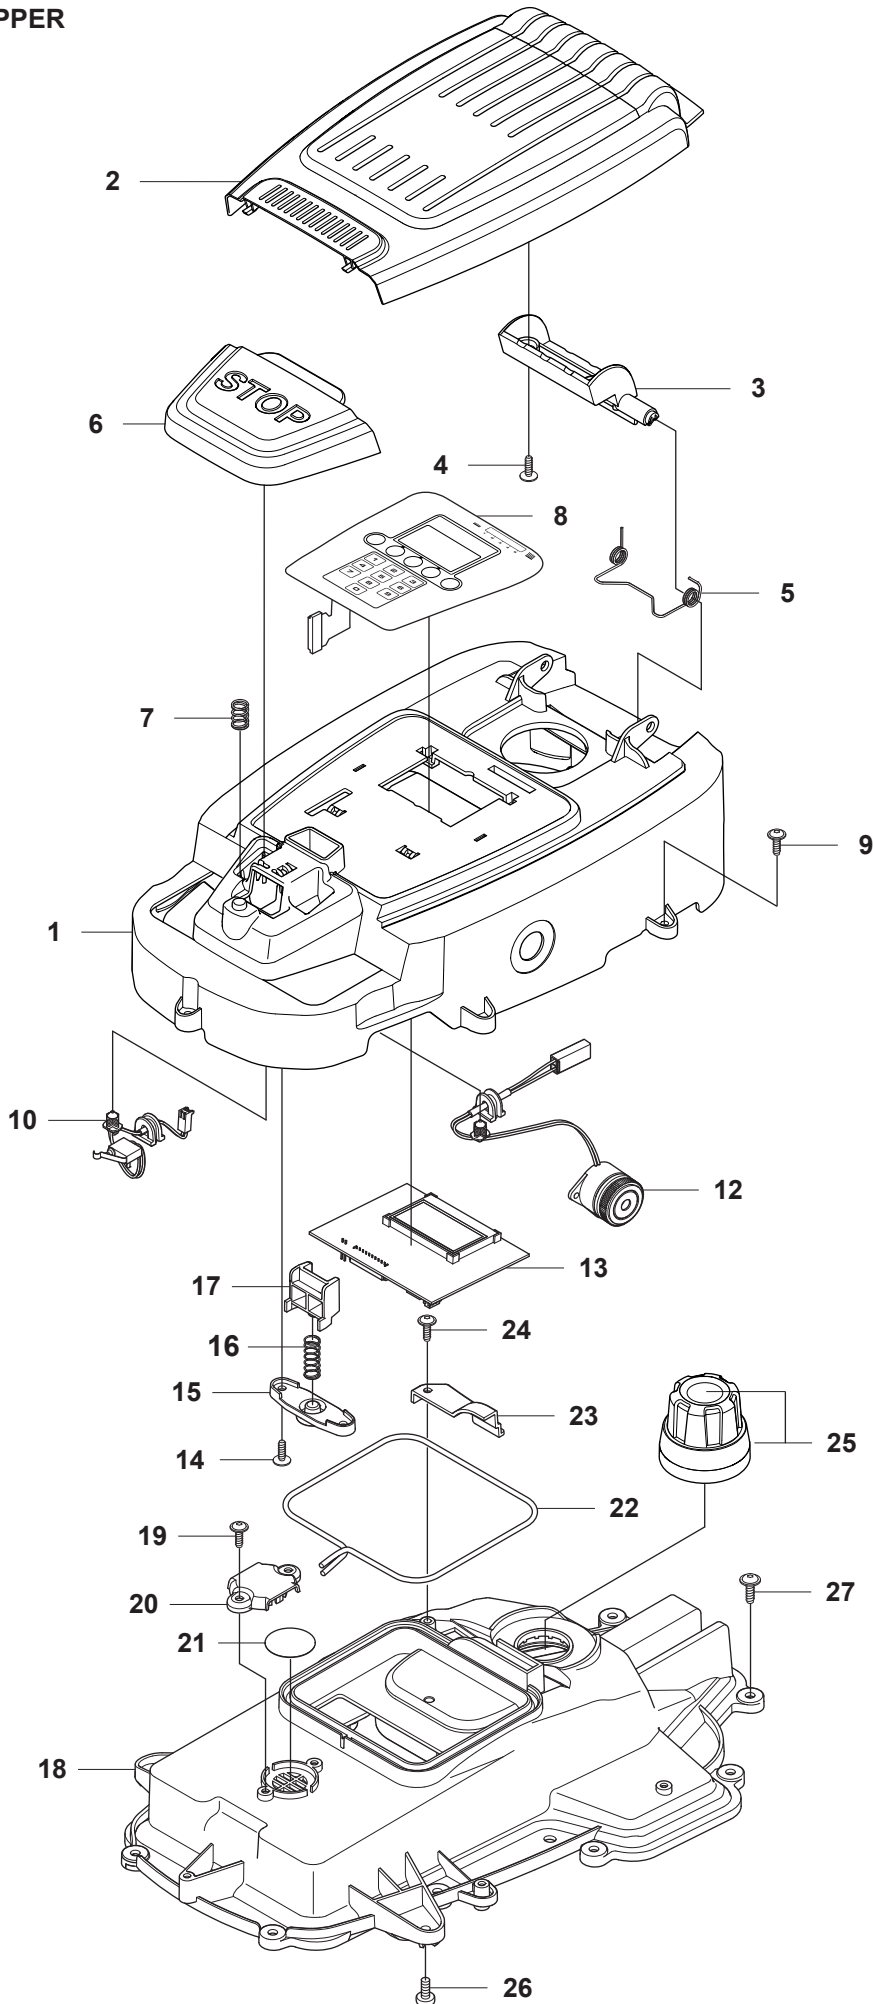

B GARDENA R70Li
CHASSIS UPPER

PAGE B GARDENA R70Li CHASSIS UPPER				
Position	Article	Quantity	Notes	Kit
1	579 39 19-02	1	Display cover kit incl. sealing & keyboard	
2	577 70 72 01	1	Cover, height adjustment	
3	577 70 78 01	1	Hinge, height adjustment lid	
4	575 54 33-14	2	Screw, grey (14mm)	
5	578 44 52-01	1	Spring, height adjustment lid	
6	577 70 66 01	1	Stop button	
7	574 48 70-01	1	Spring, stop button	
8	577 70 83 01	1	Keyboard	1
9	575 54 33-14	5	Screw, grey (14mm)	
10	574 48 03-01	1	Micro switch, stop button	
12	574 47 59-01	1	Buzzer, display cover	
13	575 64 01-01	1	Display/MMI, circuit board	
14	575 54 33-14	2	Screw, grey (14mm)	
15	575 41 58-01	1	Spring holder, stop button	
16	576 24 22-01	1	Spring lock, stop button	
17	575 40 90-01	1	Lock, stop button	
18	579 39 20-02	1	Chassis upper kit incl. sealing & air filter	
19	575 54 33-14	2	Screw, grey (14mm)	
20	576 69 70-01	1	Cover, air filter	
21	577 75 37-01	1	Air filter kit (10 pcs)	
22	577 75 36-01	1	Sealing strip kit (10 pcs, Ø4mm)	
22	574 87 47-04	1	Sealing strip (Ø4mm)	
23	576 05 39-01	1	Cover, height indicator	
24	575 54 33-14	1	Screw, grey (14mm)	
25	579 39 22-01	1	Knob, height adjustment kit incl. Knob & sticker	
26	576 21 39-01	2	Screw	
27	574 45 01-01	10	Screw