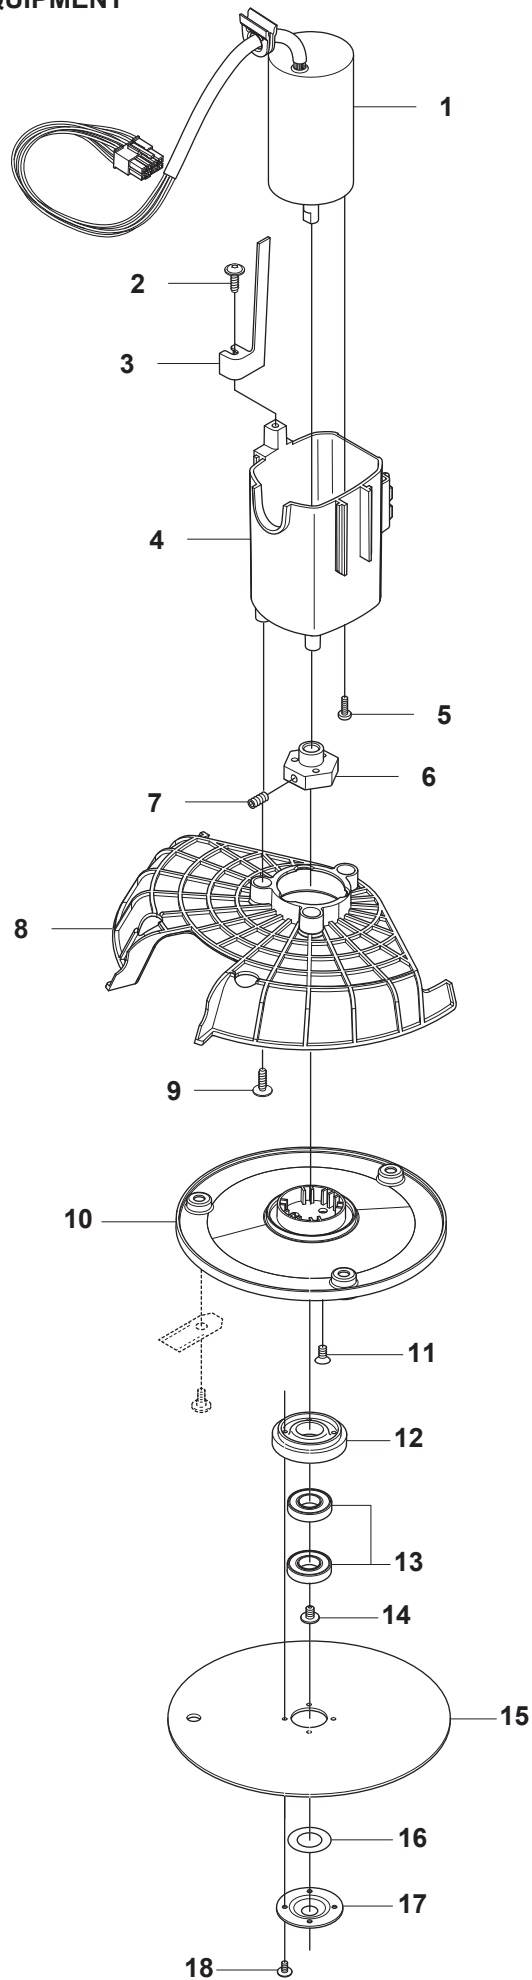

Reservdelar

A GARDENA R70Li
COVER

PAGE A GARDENA R70Li COVER				
Position	Article	Quantity	Notes	Kit
1	575 54 33-14	2	Screw, grey (14mm)	
2	510 31 03-01	1	Decal, Gardena logotype	3
3	579 39 21-05	1	Logo, plate kit incl. sticker & decal	
4	577 70 76-01	1	Frame	
5	577 70 73-01	1	Cover	
6	576 21 39-01	2	Screw M5x12	
7	574 46 90-02	2	Bracket, lift sensor	
8	574 46 91-02	2	Rubber damper	
9	574 48 51-02	2	Spring, lift sensor	
10	580 92 76-01	1	Decal, R70Li	
11	579 39 17-01	1	Main body	
12	577 88 06-02	1	Warning label	11
13	575 54 33-14	7	Screw, grey (14mm)	
14	576 03 01-01	1	Plate, collision sensor	11
15	576 18 33-01	1	Magnet, collision sensor	11
16	576 21 39-01	2	Screw M5x12	
17	575 41 60-02	2	Support clamp	
18	575 54 33-14	4	Screw, grey (14mm)	
19	574 46 91-02	2	Rubber damper	
20	576 18 32-01	1	Magnet, lift sensor	11
21	577 70 65-01	1	Bumper, rear	
22	575 54 33-14	2	Screw, grey (14mm)	
23	577 95 53-05	1	Cover Kit, Complete excl. Model decal	

D GARDENA R70Li
BLADE MOTOR & CUTTING EQUIPMENT

PAGE D GARDENA R70Li BLADE MOTOR & CUTTING EQUIPMENT				
Position	Article	Quantity	Notes	Kit
1	574 46 89-02	1	Cutting motor	
2	575 54 33-14	1	Screw, grey (14mm)	
3	574 50 35-01	1	Height indicator	
4	574 48 45-02	1	Motor housing	
5	576 21 38-01	3	Screw M4x12	
6	580 79 31-01	1	Hub, cutting motor	
7	576 21 35-01	1	Stop screw	
8	577 85 02-03	1	Guard, cutting disc	
9	575 54 33-14	3	Screw, grey (14mm)	
10	580 79 28-01	1	Cutting disc	
11	535 13 05-01	3	Screw	
12	535 12 64-01	1	Bearing box	
13	535 07 57-02	1	Ball bearing	
14	535 07 60-01	1	Screw	
15	580 79 27-01	1	Skid plate	
16	535 08 25-01	1	Gasket	
17	535 08 15-01	1	Cover washer	
18	575 54 33-10	4	Screw	