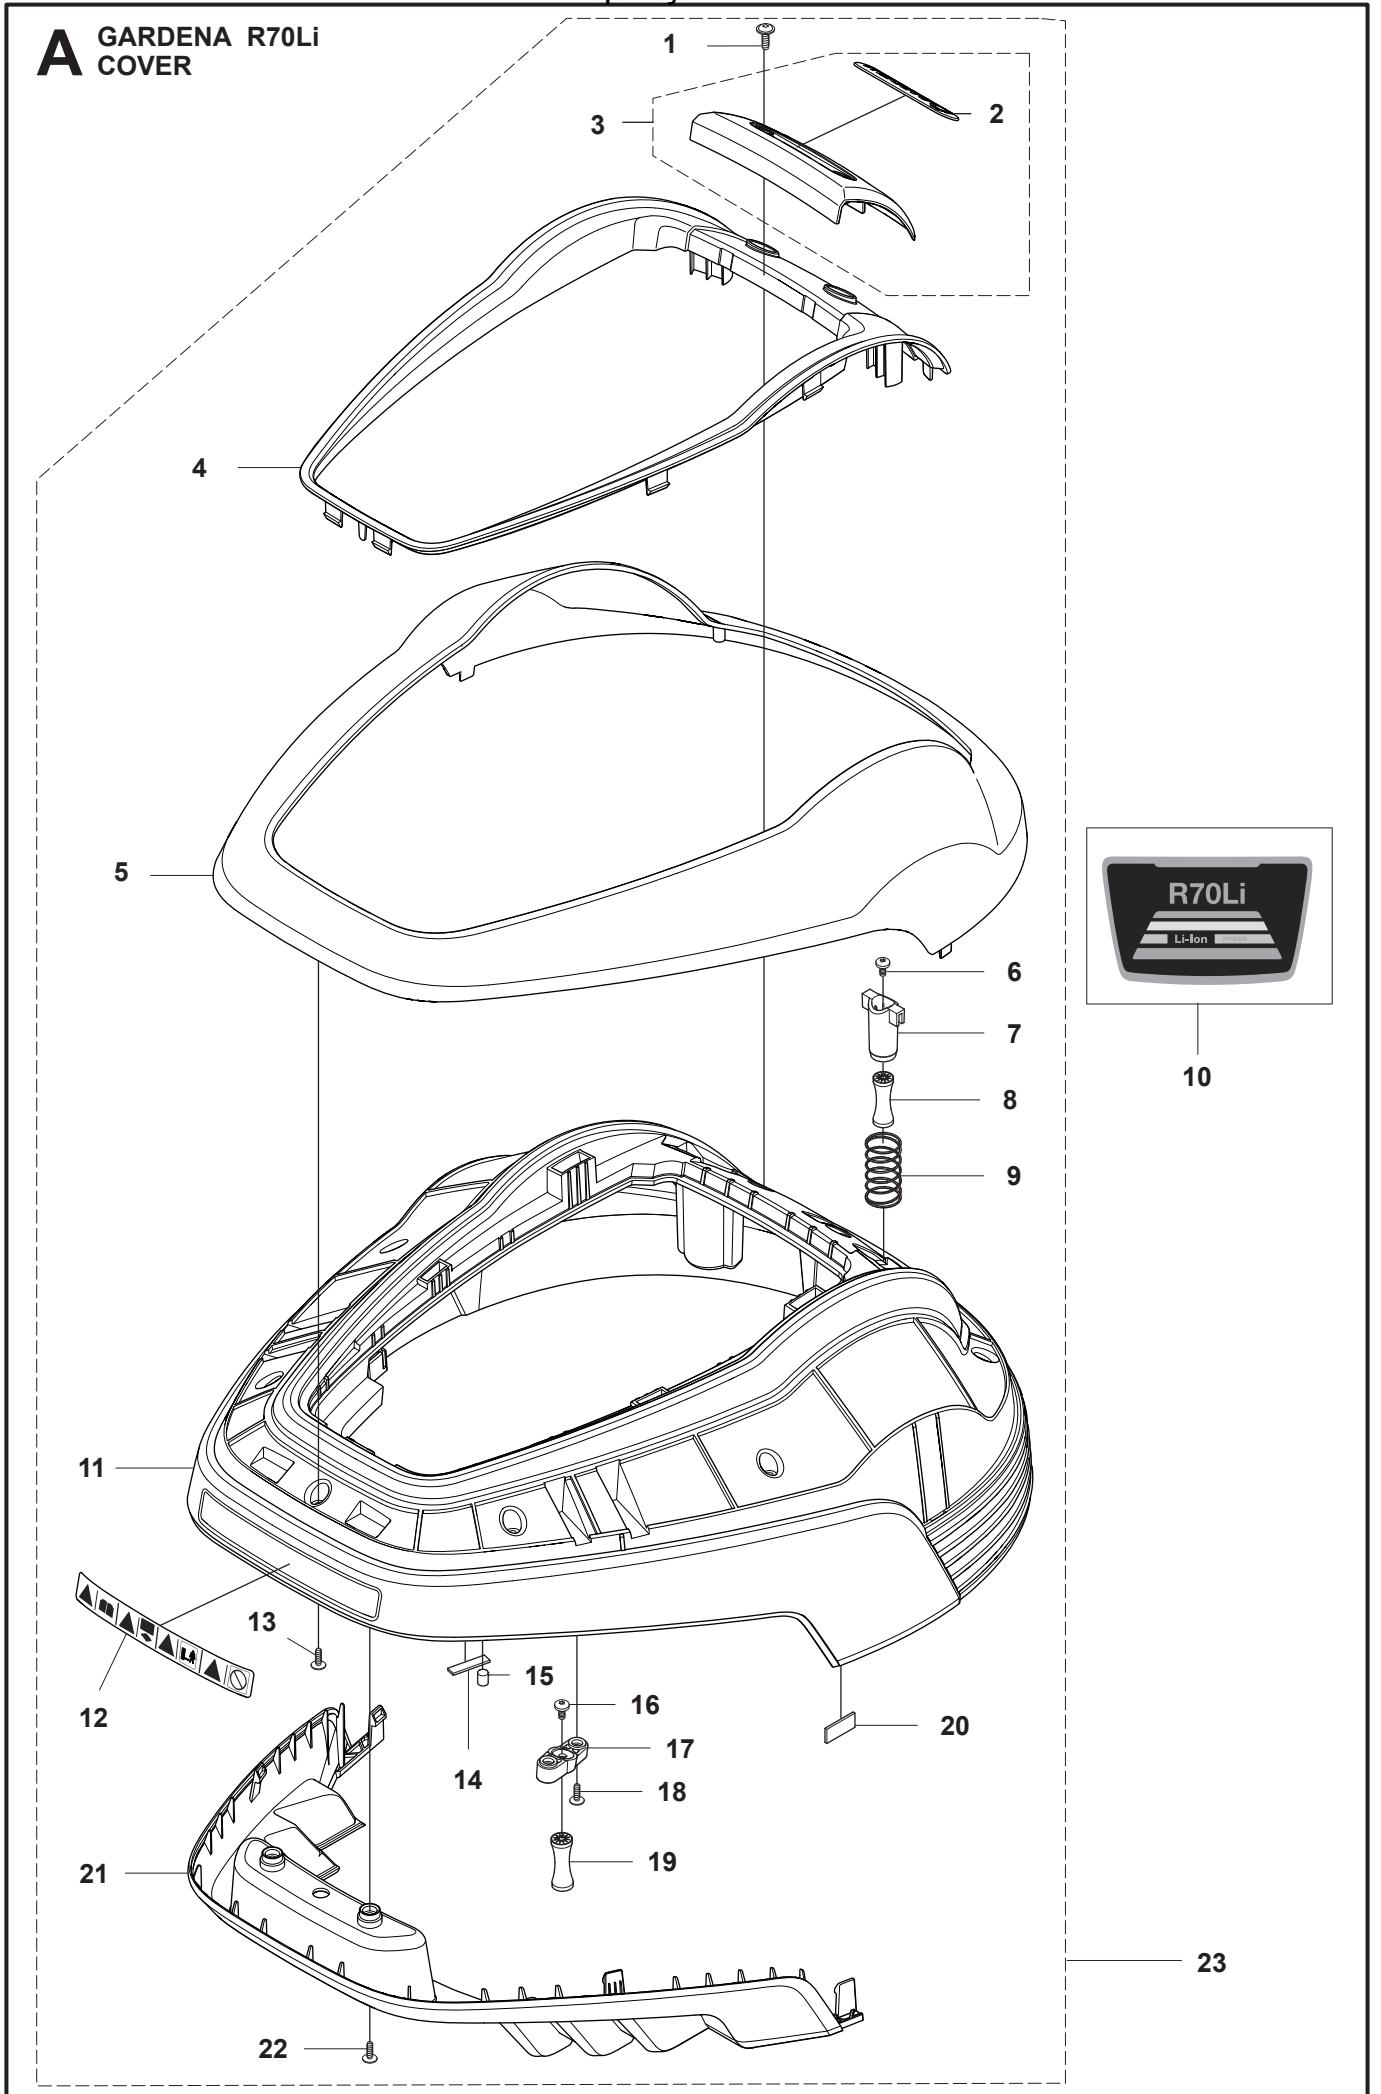

Reservdelar

A GARDENA R70Li
COVER

PAGE A GARDENA R70Li COVER				
Position	Article	Quantity	Notes	Kit
1	575 54 33-14	2	Screw, grey (14mm)	
2	510 31 03-01	1	Decal, Gardena logotype	3
3	579 39 21-05	1	Logo, plate kit incl. sticker & decal	
4	577 70 76-01	1	Frame	
5	577 70 73-01	1	Cover	
6	576 21 39-01	2	Screw M5x12	
7	574 46 90-02	2	Bracket, lift sensor	
8	574 46 91-02	2	Rubber damper	
9	574 48 51-02	2	Spring, lift sensor	
10	580 92 76-01	1	Decal, R70Li	
11	579 39 17-01	1	Main body	
12	577 88 06-02	1	Warning label	11
13	575 54 33-14	7	Screw, grey (14mm)	
14	576 03 01-01	1	Plate, collision sensor	11
15	576 18 33-01	1	Magnet, collision sensor	11
16	576 21 39-01	2	Screw M5x12	
17	575 41 60-02	2	Support clamp	
18	575 54 33-14	4	Screw, grey (14mm)	
19	574 46 91-02	2	Rubber damper	
20	576 18 32-01	1	Magnet, lift sensor	11
21	577 70 65-01	1	Bumper, rear	
22	575 54 33-14	2	Screw, grey (14mm)	
23	577 95 53-05	1	Cover Kit, Complete excl. Model decal	