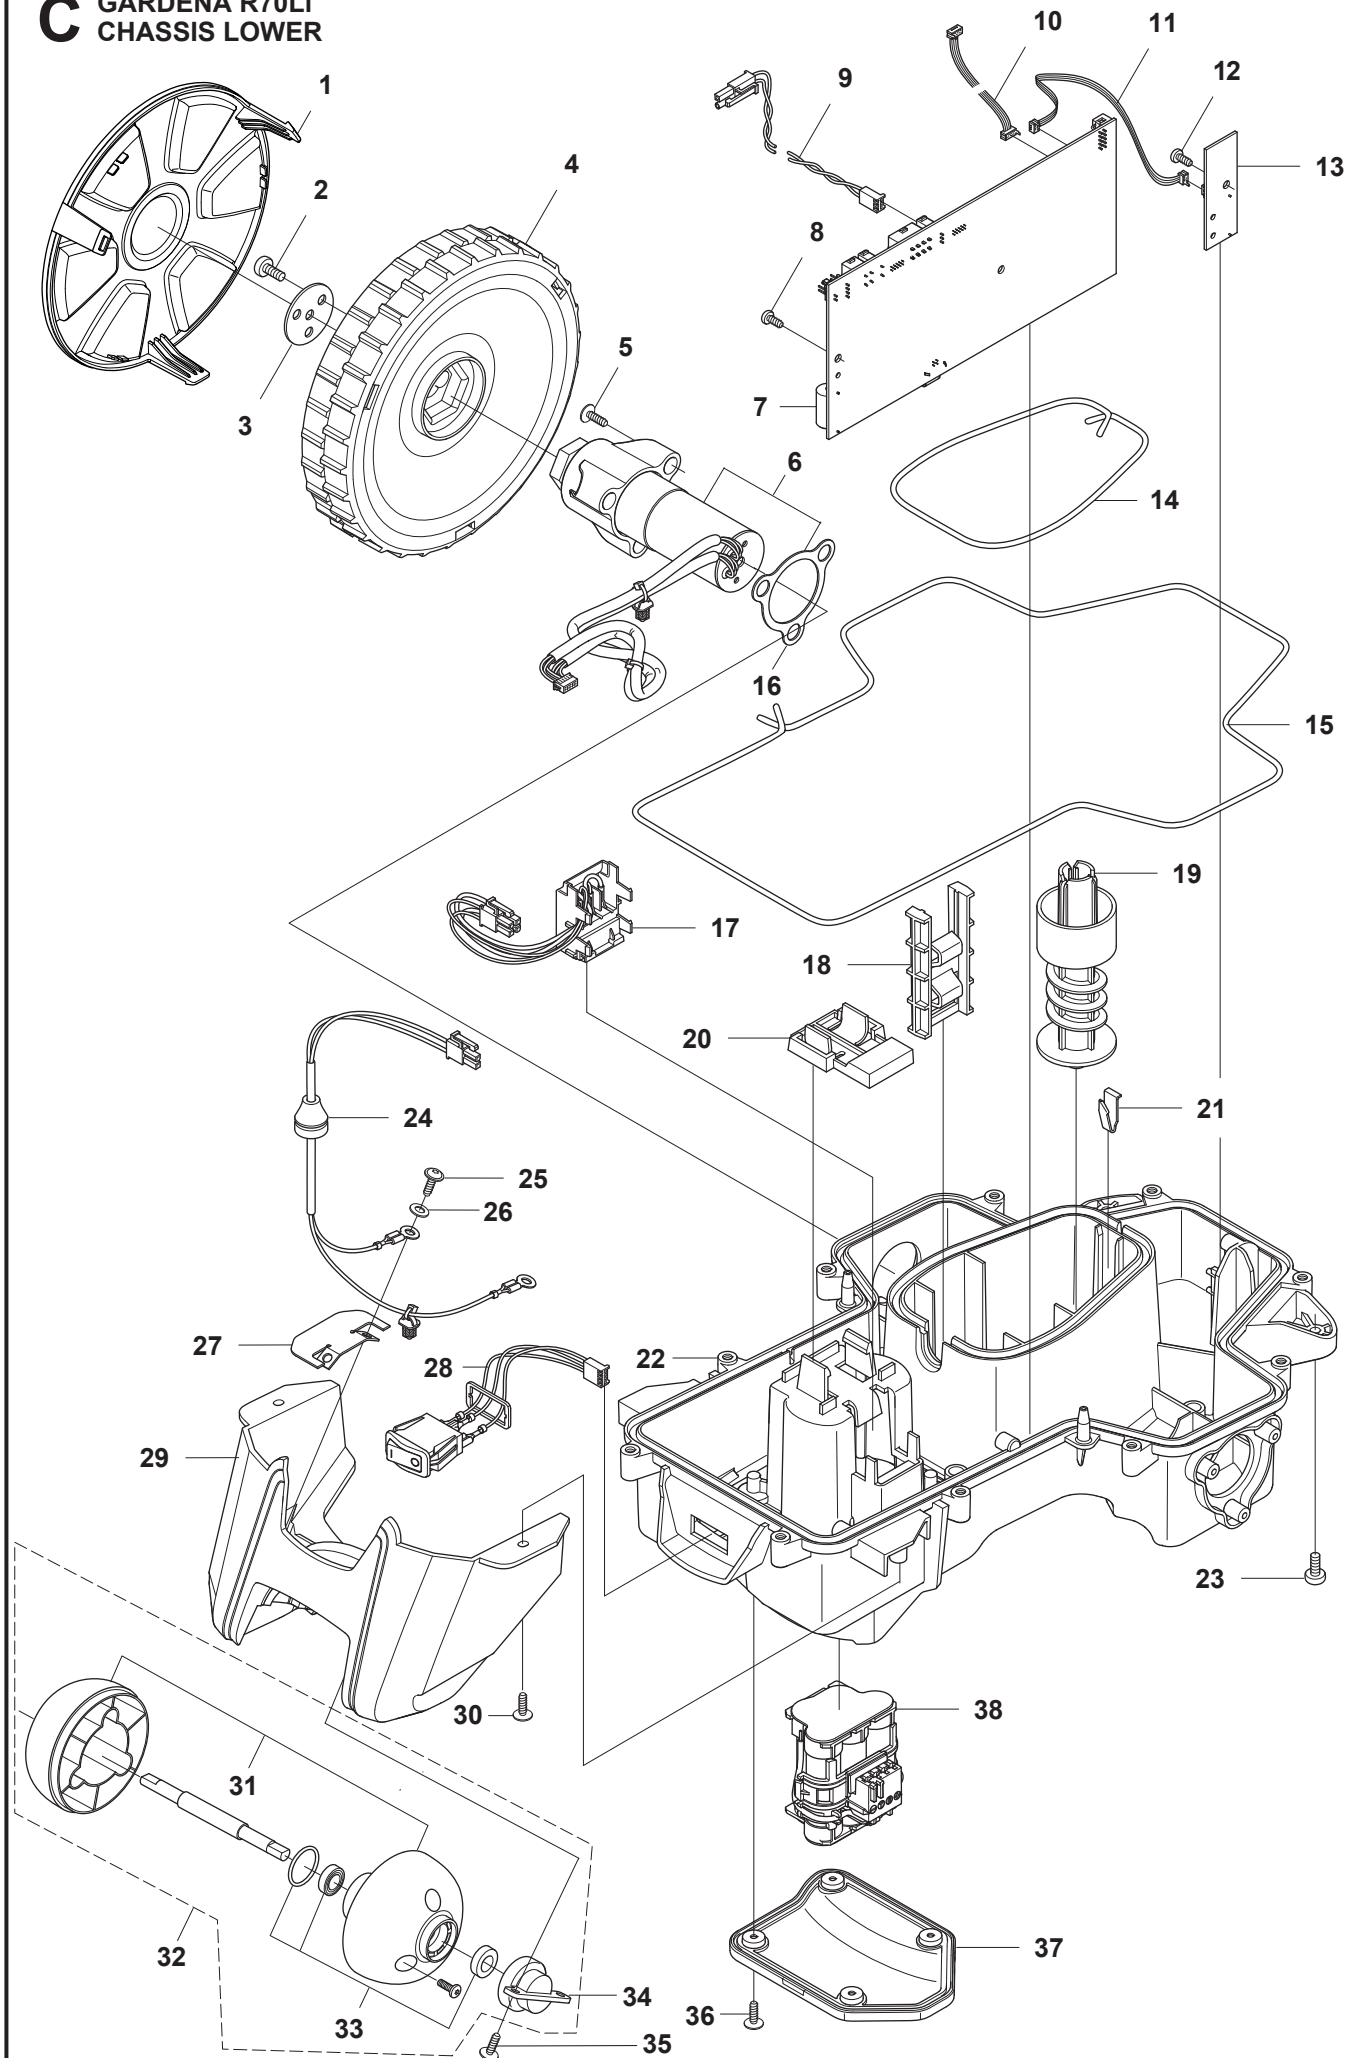

C GARDENA R70Li
CHASSIS LOWER

PAGE C GARDENA R70Li CHASSIS LOWER				
Position	Article	Quantity	Notes	Kit
1	577 70 79-01	2	Hub cap, drive wheel	
2	576 21 39-02	6	Screw	
3	577 09 32-01	2	Washer, drive wheel	
4	574 46 51-01	2	Wheel, drive wheel	
5	575 54 33-14	6	Screw, grey (14mm)	
6	577 83 99-02	2	Wheel motor kit incl. sealing	
7	581 22 10-01	1	Main circuit board (MCB)	
8	535 13 03-10	2	Screw (10mm)	
9	576 22 02-01	1	Loom, buzzer extension	
10	574 47 92-01	1	Loom, display	
11	574 47 90-01	1	Loom, loop and lift sensor	
12	535 13 03-10	1	Screw (10mm)	
13	575 64 09-01	1	PCB sensor board	
14	577 75 36-01	1	Sealing strip kit (10 pcs, Ø4mm)	
14	574 87 47-04	1	Sealing strip (Ø4mm)	
15	577 84 36-01	1	Sealing strip kit, chassis (10 pcs, Ø4mm)	
15	574 87 47-03	1	Sealing strip, chassis (Ø4mm)	
16	574 37 37-01	2	Sealing/gasket, motor flange	6
17	574 37 37-01	1	Loom, Li-Ion battery	
18	574 50 19-01	2	Guide rail, motor bowl	
19	574 48 46-01	1	Height adjustment screw	
20	575 40 82-01	1	Lock, battery plug	
21	577 10 32-01	1	Locking spring	
22	577 84 62-02	1	Chassis lower kit, incl sealing	
23	576 21 39-01	2	Screw	
24	574 47 77-02	1	Loom, charge plate	
25	575 54 33-14	2	Screw, grey (14mm)	
26	535 08 74-01	2	Washer, vulcanized fiber	
27	574 49 00-01	2	Charge plate	
28	579 70 87-01	1	Swith ON/OFF with Seal	
29	574 46 72-01	1	Housing, rear wheel	
30	575 54 33-14	3	Screw, grey (14mm)	
31	583 85 39-01	1	Rear wheel kit	32
32	578 27 51-01	1	Rear wheel kit complete	
33	578 27 52-01	1	Bearing (x2), sealing (x2), O-ring (x1)	32
34	577 71 50-01	2	Bearing housing, rear wheel	32
35	575 54 33-14	4	Screw, grey (14mm)	
36	574 45 01-01	4	Screw	
37	574 46 73-01	1	Cover, battery	
38	574 47 68-01	1	Battery, Lithium 18V