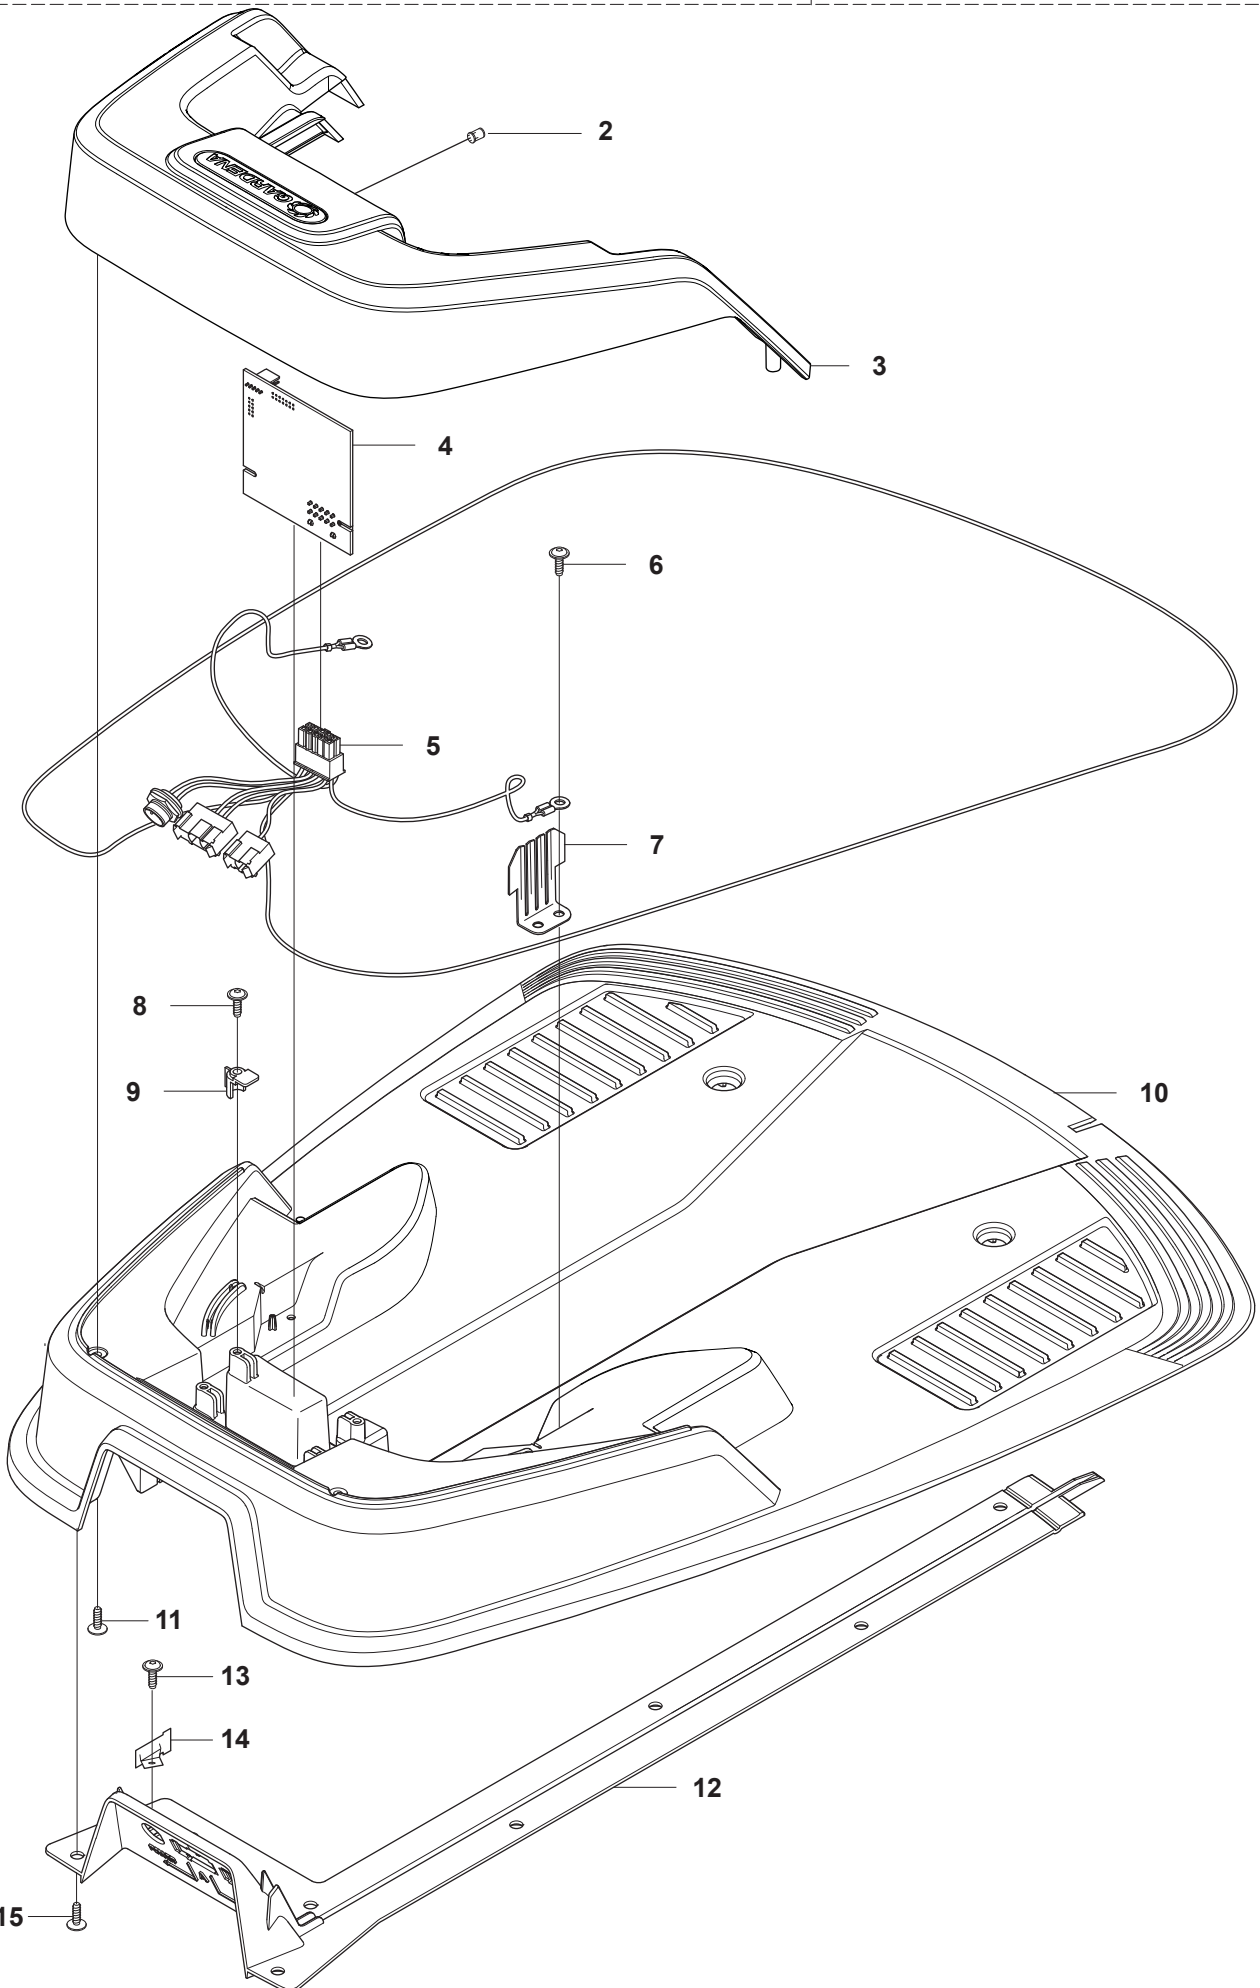

E GARDENA R70Li
CHARGING SYSTEM

1

PAGE E GARDENA R70Li CHARGING STATION				
Position	Article	Quantity	Notes	Kit
1	577 97 23-05	1	Charging station, Gardena	
2	535 12 87-02	1	Diode lens	1
3	584 61 83-01	1	Charging station cover, Gardena	1
4	576 24 26-01	1	Circuit board, charging station	1
5	581 22 59-01	1	Loom, charging station	1
6	575 54 33-14	2	Screw, grey (14mm)	1
7	575 85 00-01	2	Contacts, charging station	1
8	575 54 33-14	2	Screw, grey (14mm)	1
9	535 12 79-01	2	Bracket	1
10	581 55 19-01	1	Charging station base plate	1
11	575 54 33-14	4	Screw, grey (14mm)	1
12	581 01 17-01	1	Guide cover, charging station	1
13	575 54 33-14	1	Screw, grey (14mm)	1
14	581 01 16-01	1	Bracket connector	1
15	575 54 33-14	1	Screw, grey (14mm)	1